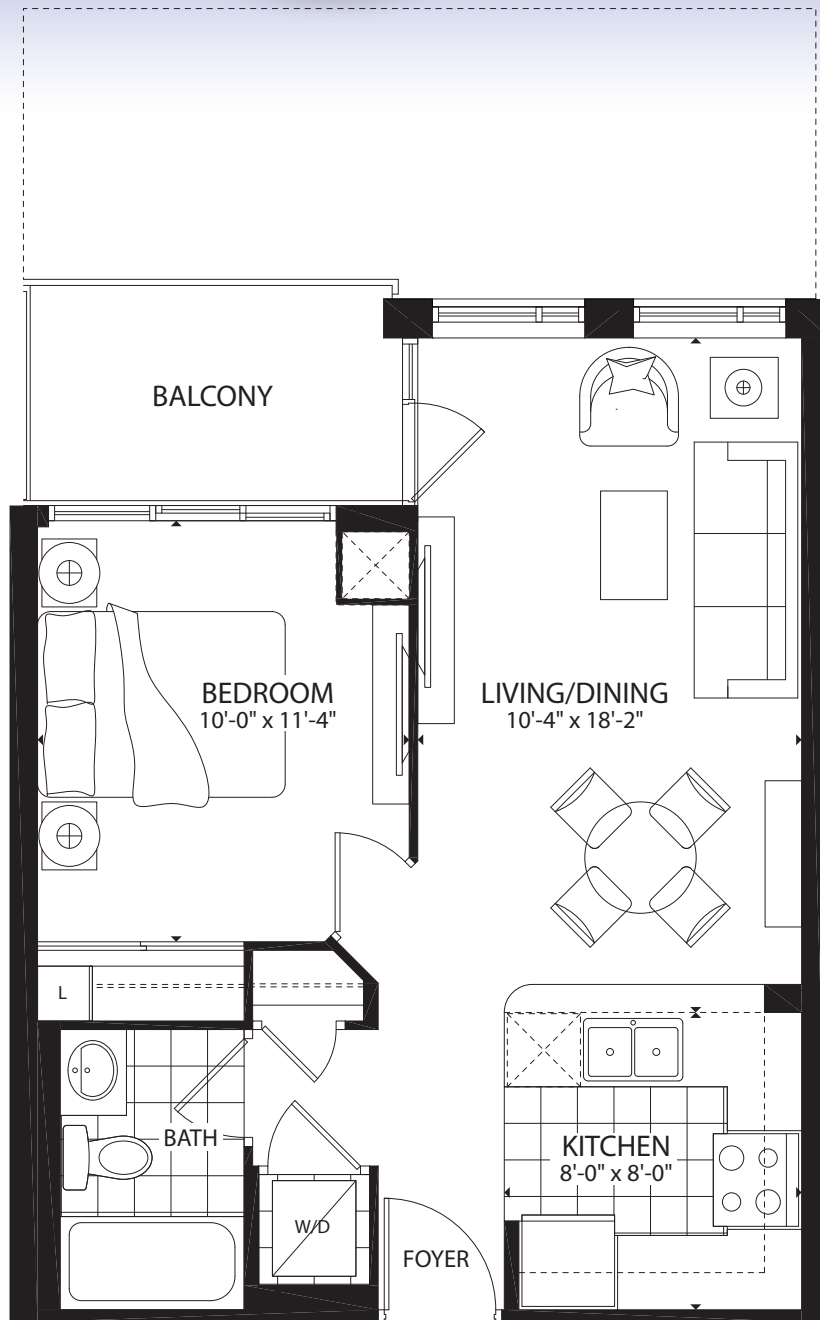

CUMULUS C

1 Bedroom

Interior 530 sq.ft. • Balcony 62 sq.ft. • Total 592 sq.ft.

DOTTED AREA INDICATES BALCONY ON FLOORS 3 & 4 / TERRACE ON FLOOR 2

ESTHER LORRIE DR.

FLOOR 2

ESTHER LORRIE DR.

FLOOR 3

ESTHER LORRIE DR.

FLOOR 4

ESTHER LORRIE DR.

FLOOR 5

ESTHER LORRIE DR.

FLOOR 6

ESTHER LORRIE DR.

FLOORS 7-10

ESTHER LORRIE DR.

FLOOR 11

ESTHER LORRIE DR.

FLOOR 12

NOTE: Floorplan and balcony sizes may vary depending on floors and unit locations in the building. Please see sales representative for further details. E. & O.E. 2011.